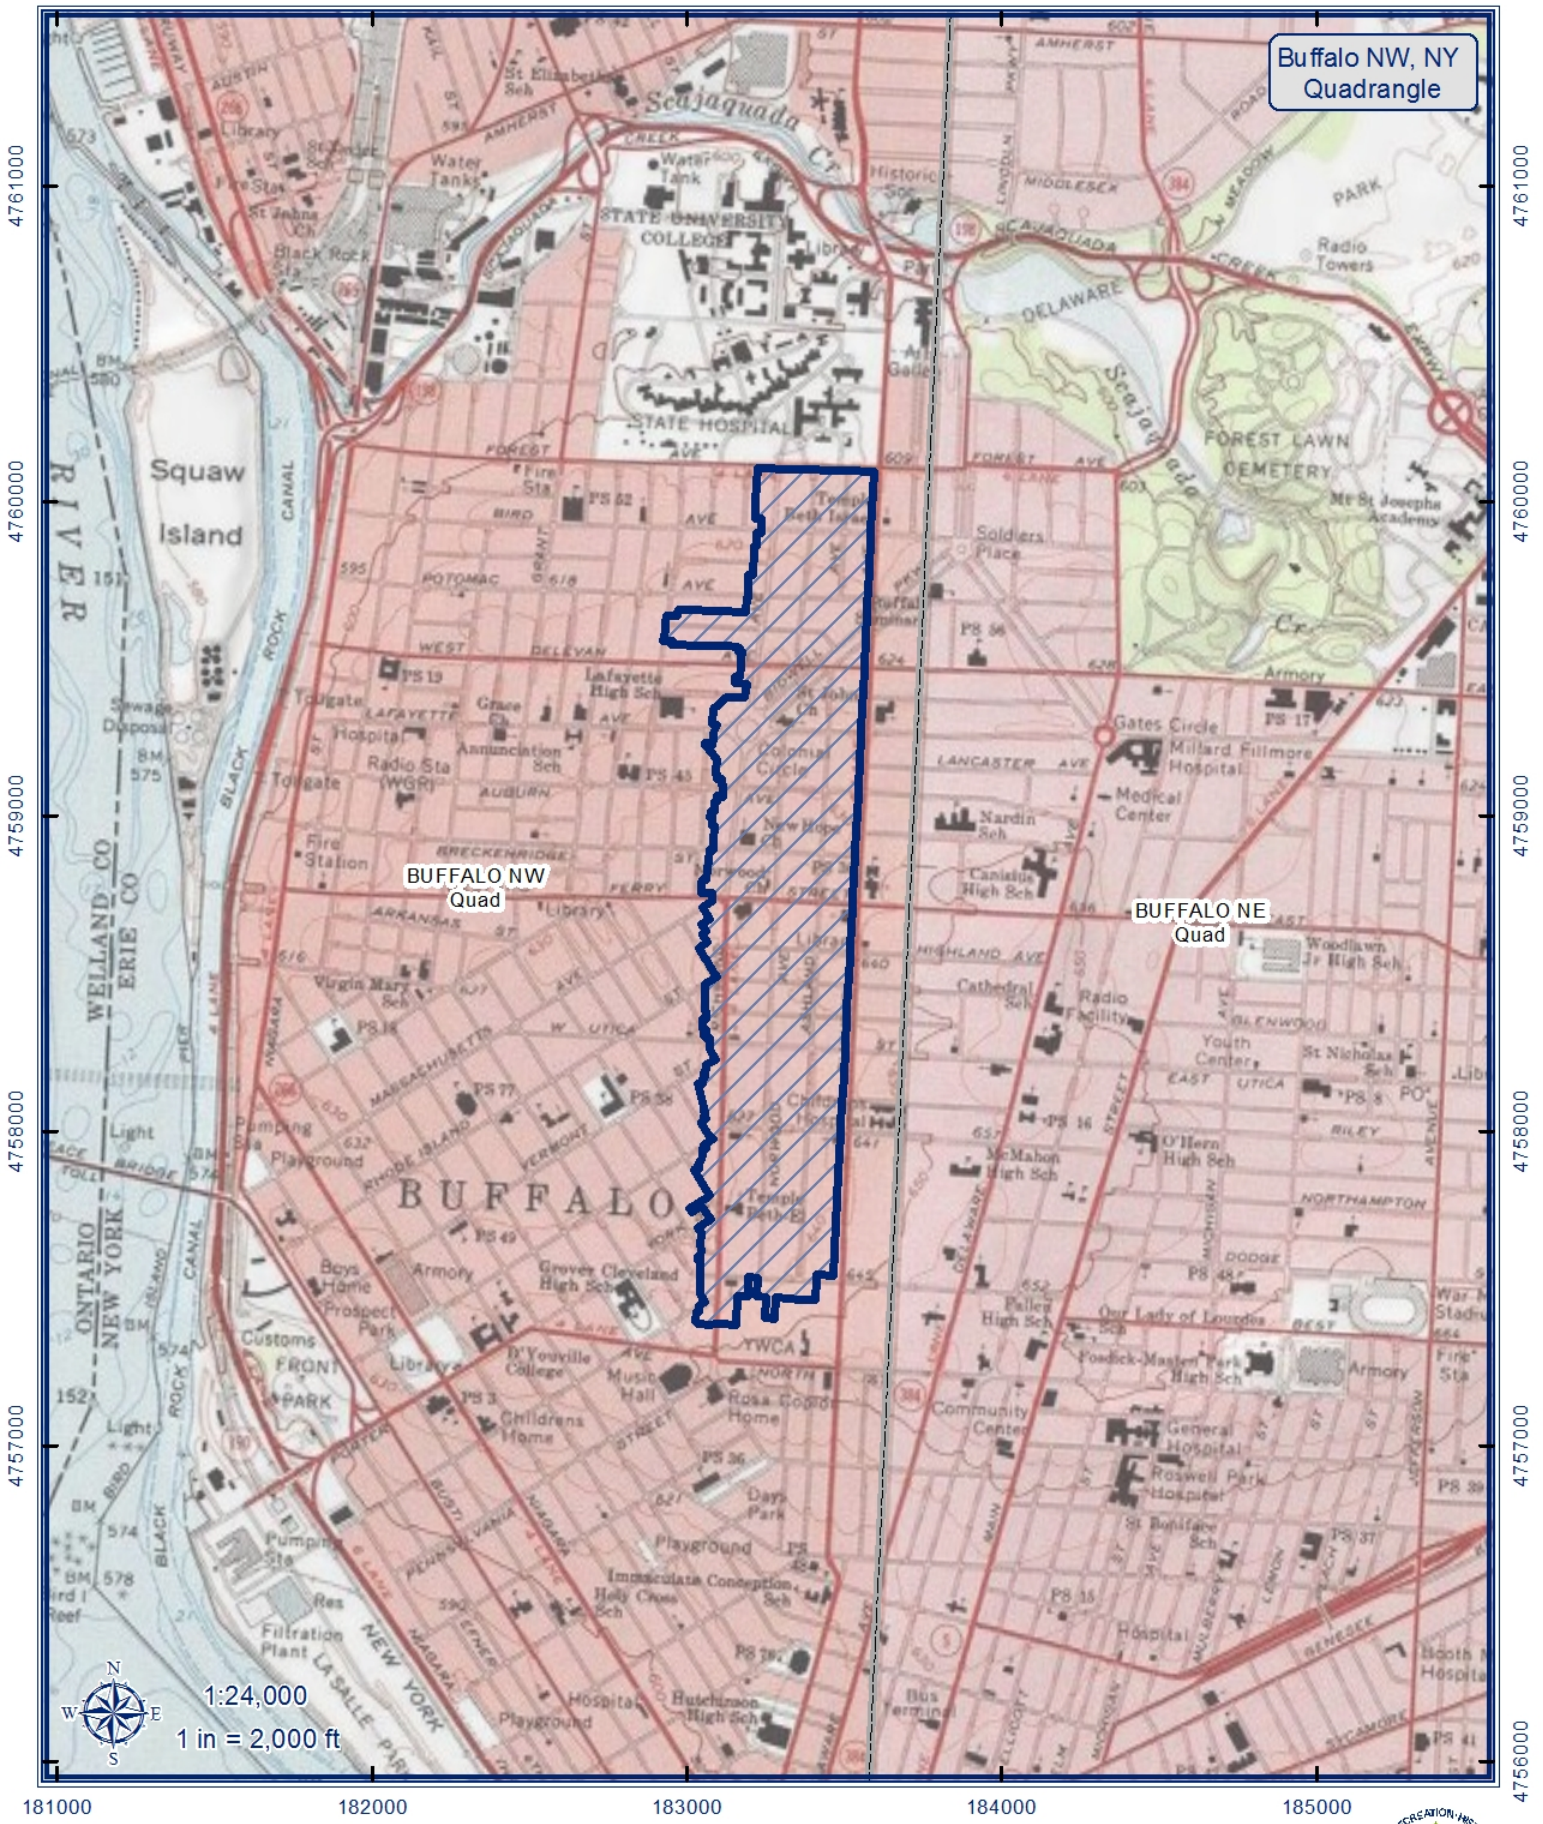

Elmwood Historic District (West)

City of Buffalo
Erie County, New York

Buffalo NW, NY
Quadrangle

Coordinate System: NAD 1983 UTM Zone 18N
Projection: Transverse Mercator
Datum: North American 1983
Units: Meter

-  Elmwood Ave. HD (W)
-  Quad Index

USGS Topo Quadrangle from:
Services@arcgisonline.com